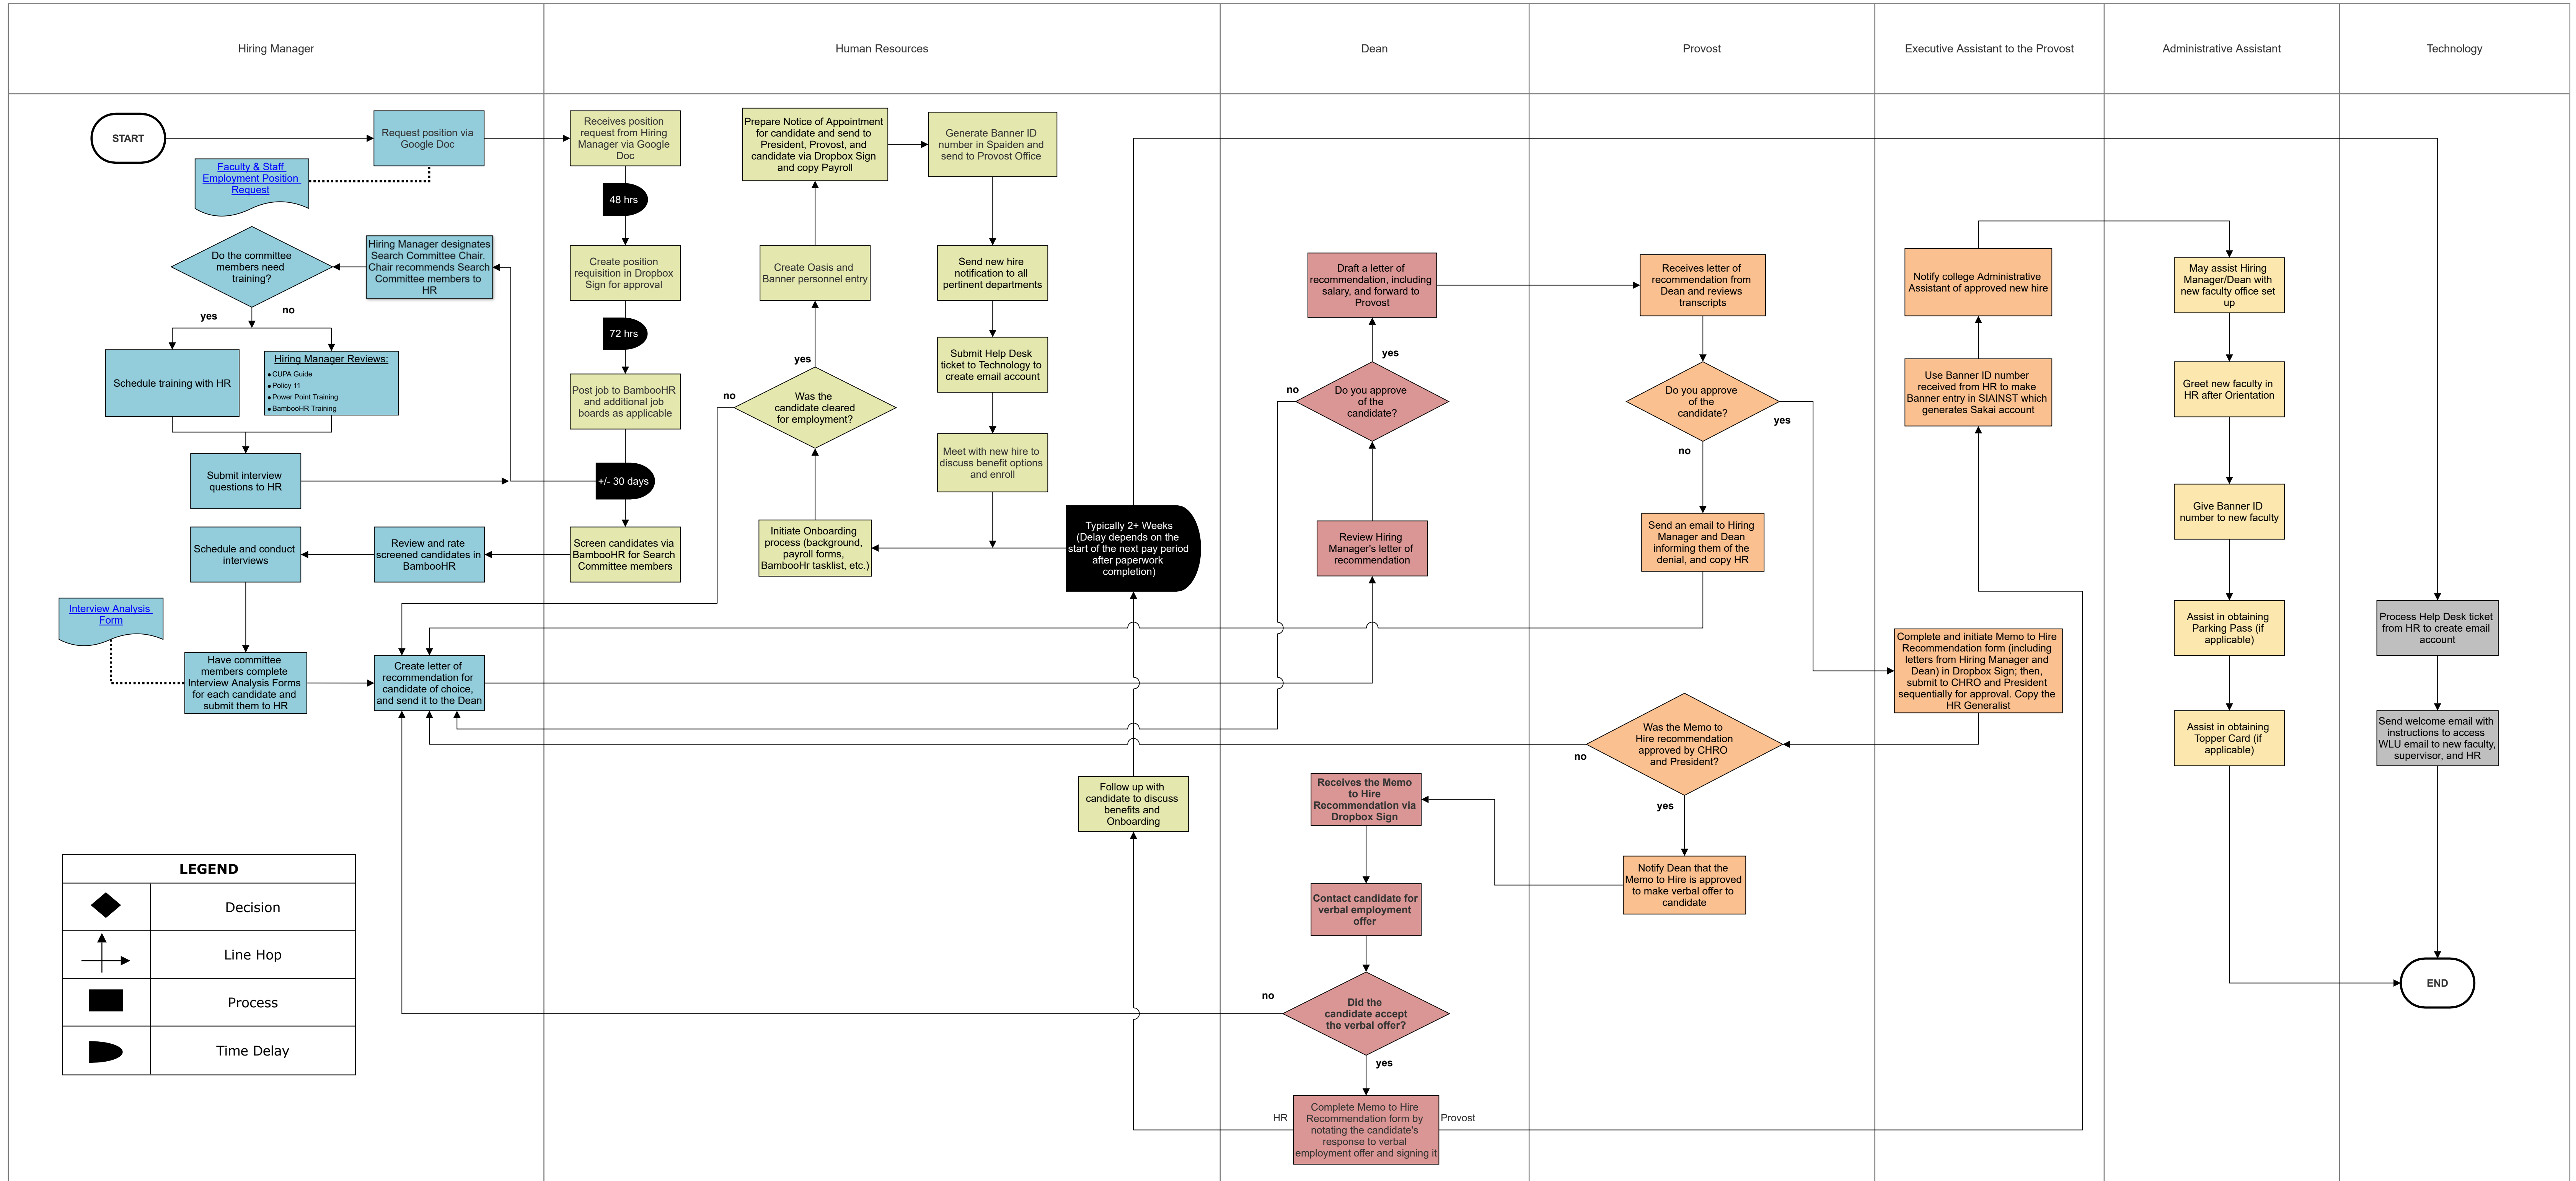

West Liberty University Faculty Flowchart

LEGEND	
	Decision
	Line Hop
	Process
	Time Delay