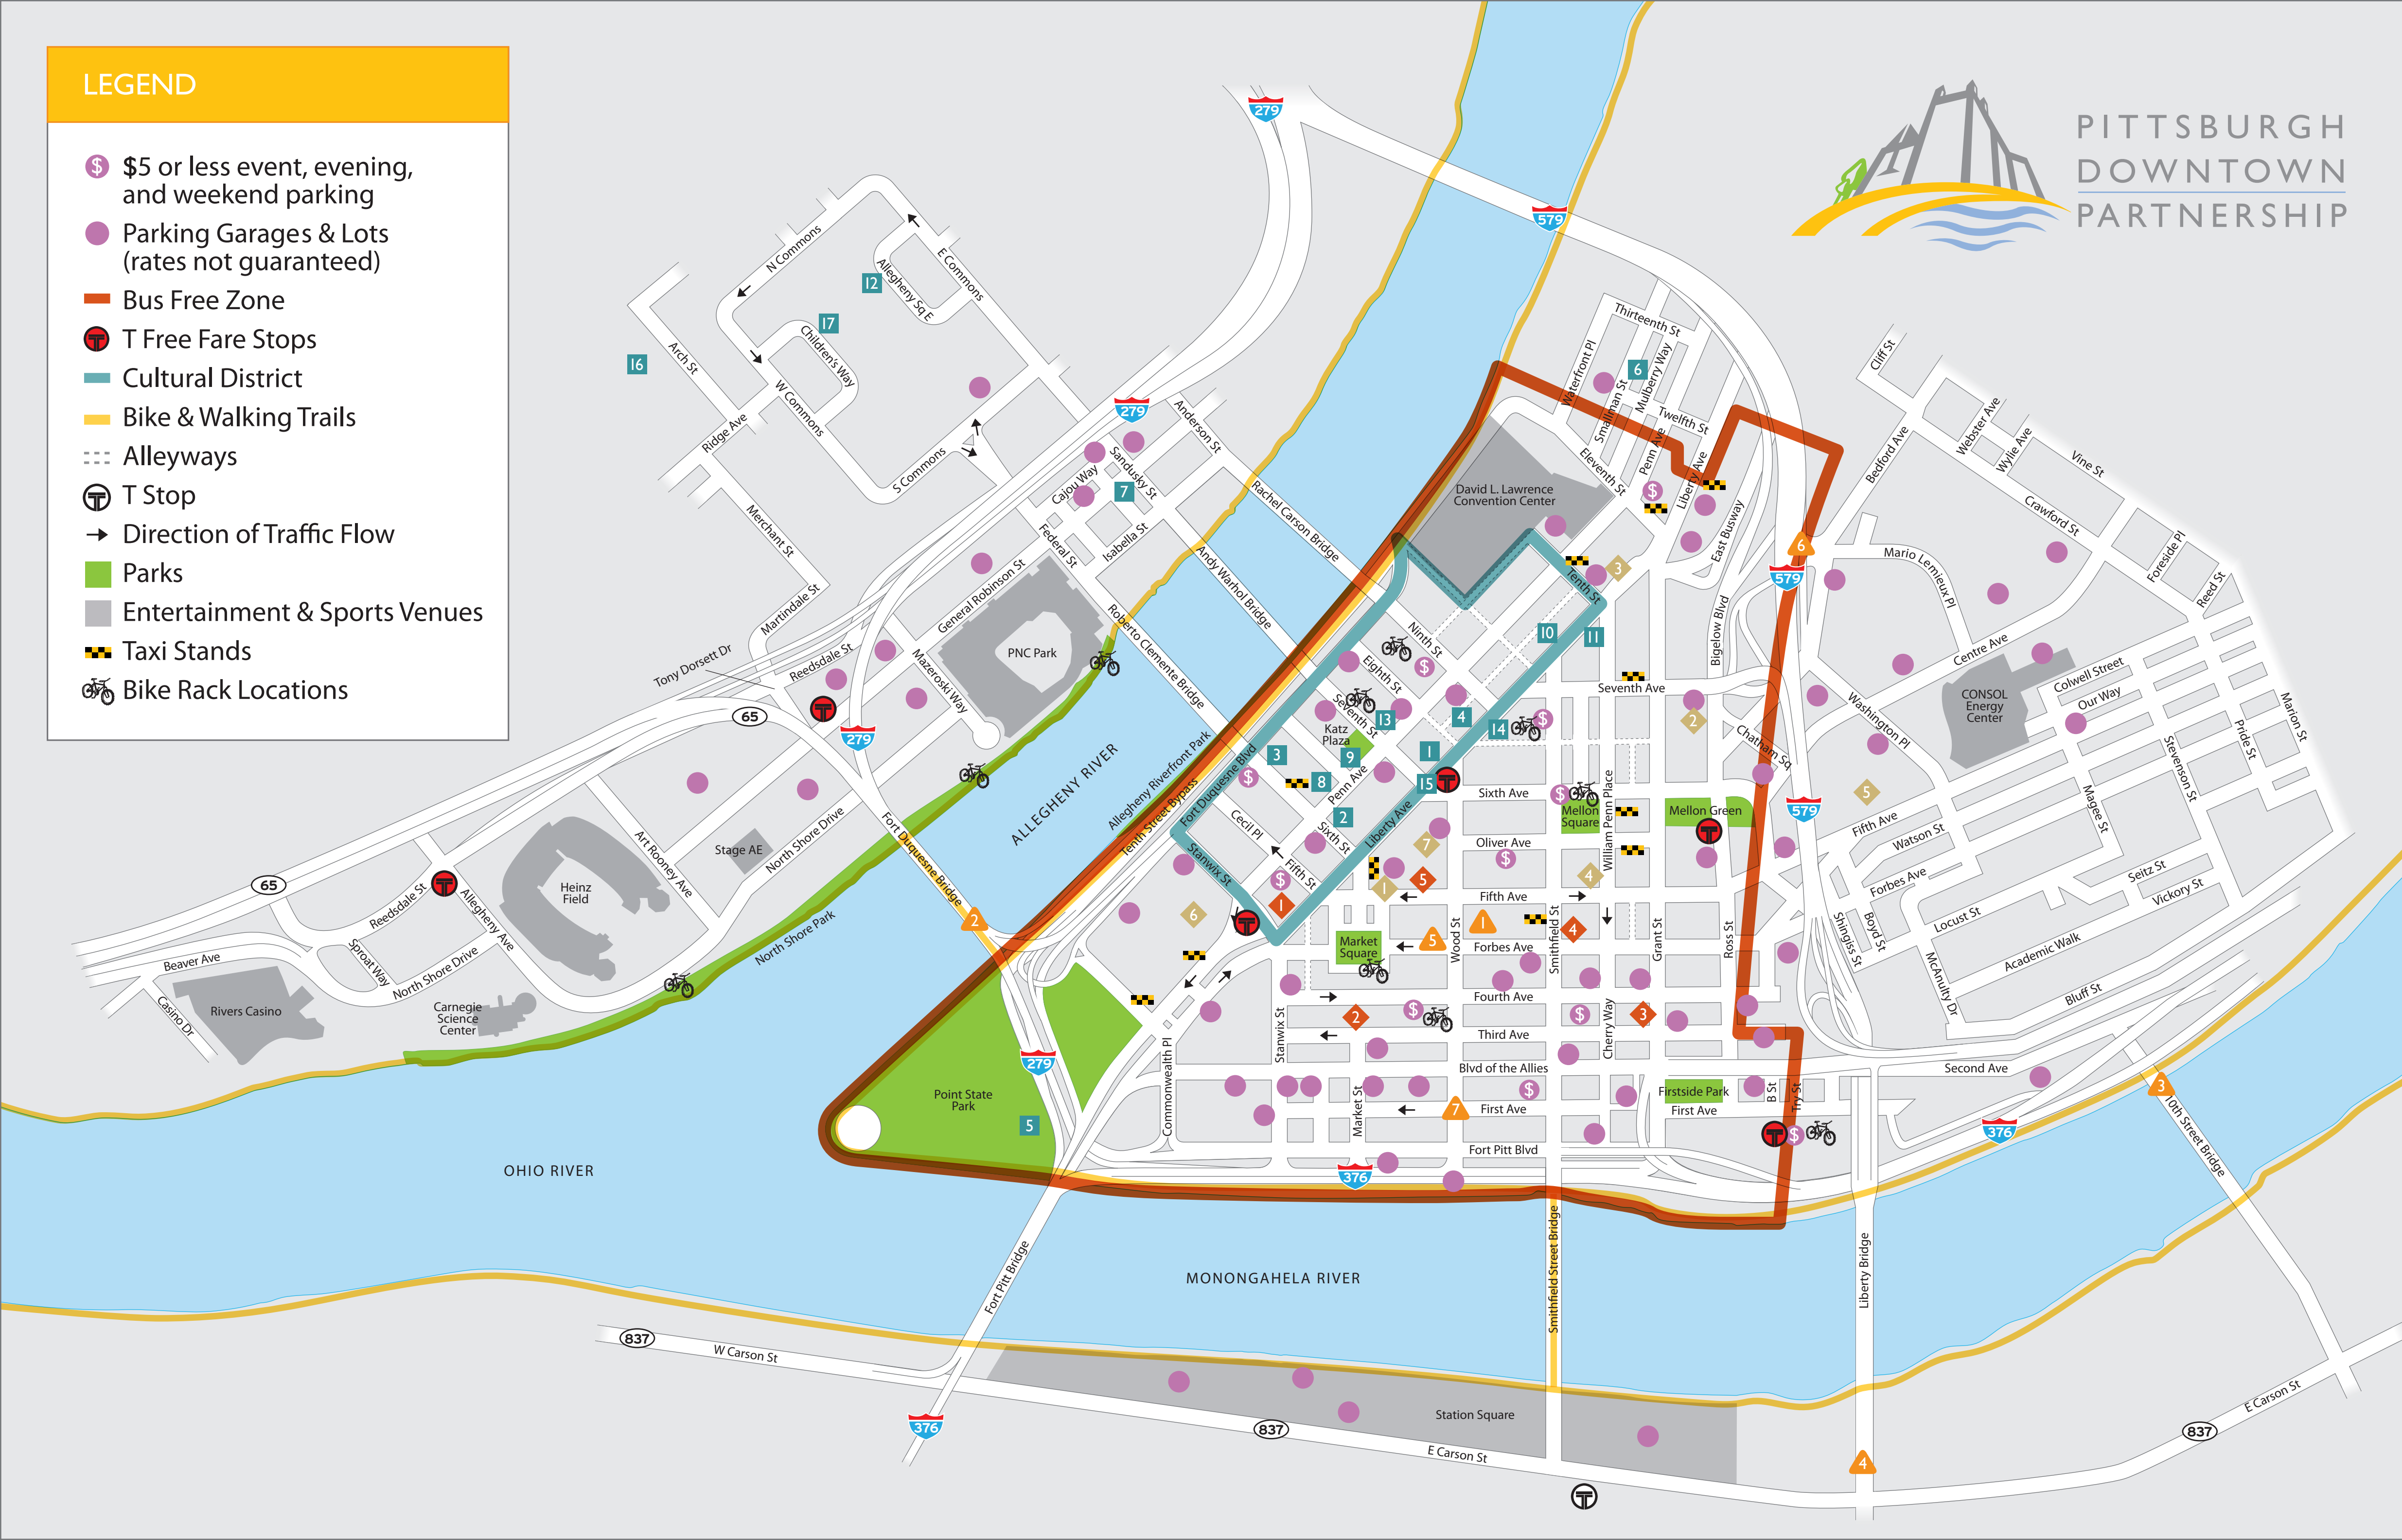

LEGEND

- \$5 or less event, evening, and weekend parking
- Parking Garages & Lots (rates not guaranteed)
- Bus Free Zone
- T Free Fare Stops
- Cultural District
- Bike & Walking Trails
- Alleyways
- T Stop
- Direction of Traffic Flow
- Parks
- Entertainment & Sports Venues
- Taxi Stands
- Bike Rack Locations

PITTSBURGH
DOWNTOWN
PARTNERSHIP

Attractions

- 1 Benedum Center
- 2 Heinz Hall
- 3 Byham Theater
- 4 Harris Theater
- 5 Fort Pitt Museum
- 6 Senator John Heinz Pittsburgh Regional History Center
- 7 Andy Warhol Museum
- 8 O'Reilly Theater/Theater Square
- 9 Cabaret at Theater Square
- 10 ToonSeum
- 11 August Wilson Center for African American Culture
- 12 New Hazlett Theatre
- 13 707-709 Penn Avenue Galleries
- 14 SPACE Galleries
- 15 Wood Street Galleries
- 16 National Aviary
- 17 Children's Museum of Pittsburgh

Shopping Destinations

- 1 Fifth Avenue Place
- 2 PPG Place
- 3 One Oxford Centre
- 4 Macy's
- 5 Larrimor's

Business Destinations

- 1 3 PNC Plaza
- 2 U.S. Steel Tower
- 3 Liberty Center
- 4 One Mellon Center
- 5 Chatham Center
- 6 Gateway Center
- 7 PNC Plaza